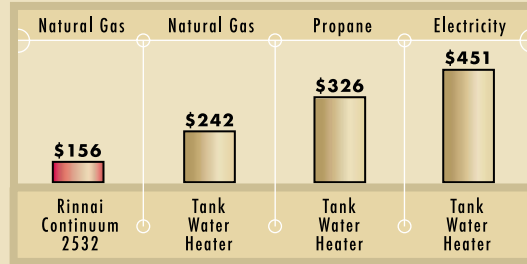

Hot water is one of those things we simply take for granted—until it isn't there. But the fact is, your choice of a hot water heater makes a huge impact on your quality of life. That's why you should compare the Continuum Endless Hot Water Heating System by Rinnai to a standard 40-gallon water heater tank.

Continuum vs. 40-gallon tank

	Continuum	40-Gallon Tank
Hot Water Capacity	Endless Supply	40 gallons
Digital Temperature Control	Yes	No
Consistent Temperature	Yes	No
Digital Self-Diagnostic Control	Yes	No
Warranty	10 Years	6 Years
Floor Space Required	0-sq. feet	16-sq. feet
Life Expectancy	20 years	10 years
Indoor or Exterior Installation	Yes	No

Energy savings (2001 cost)

Source: GAMA Consumers Directory of certified efficiency ratings.